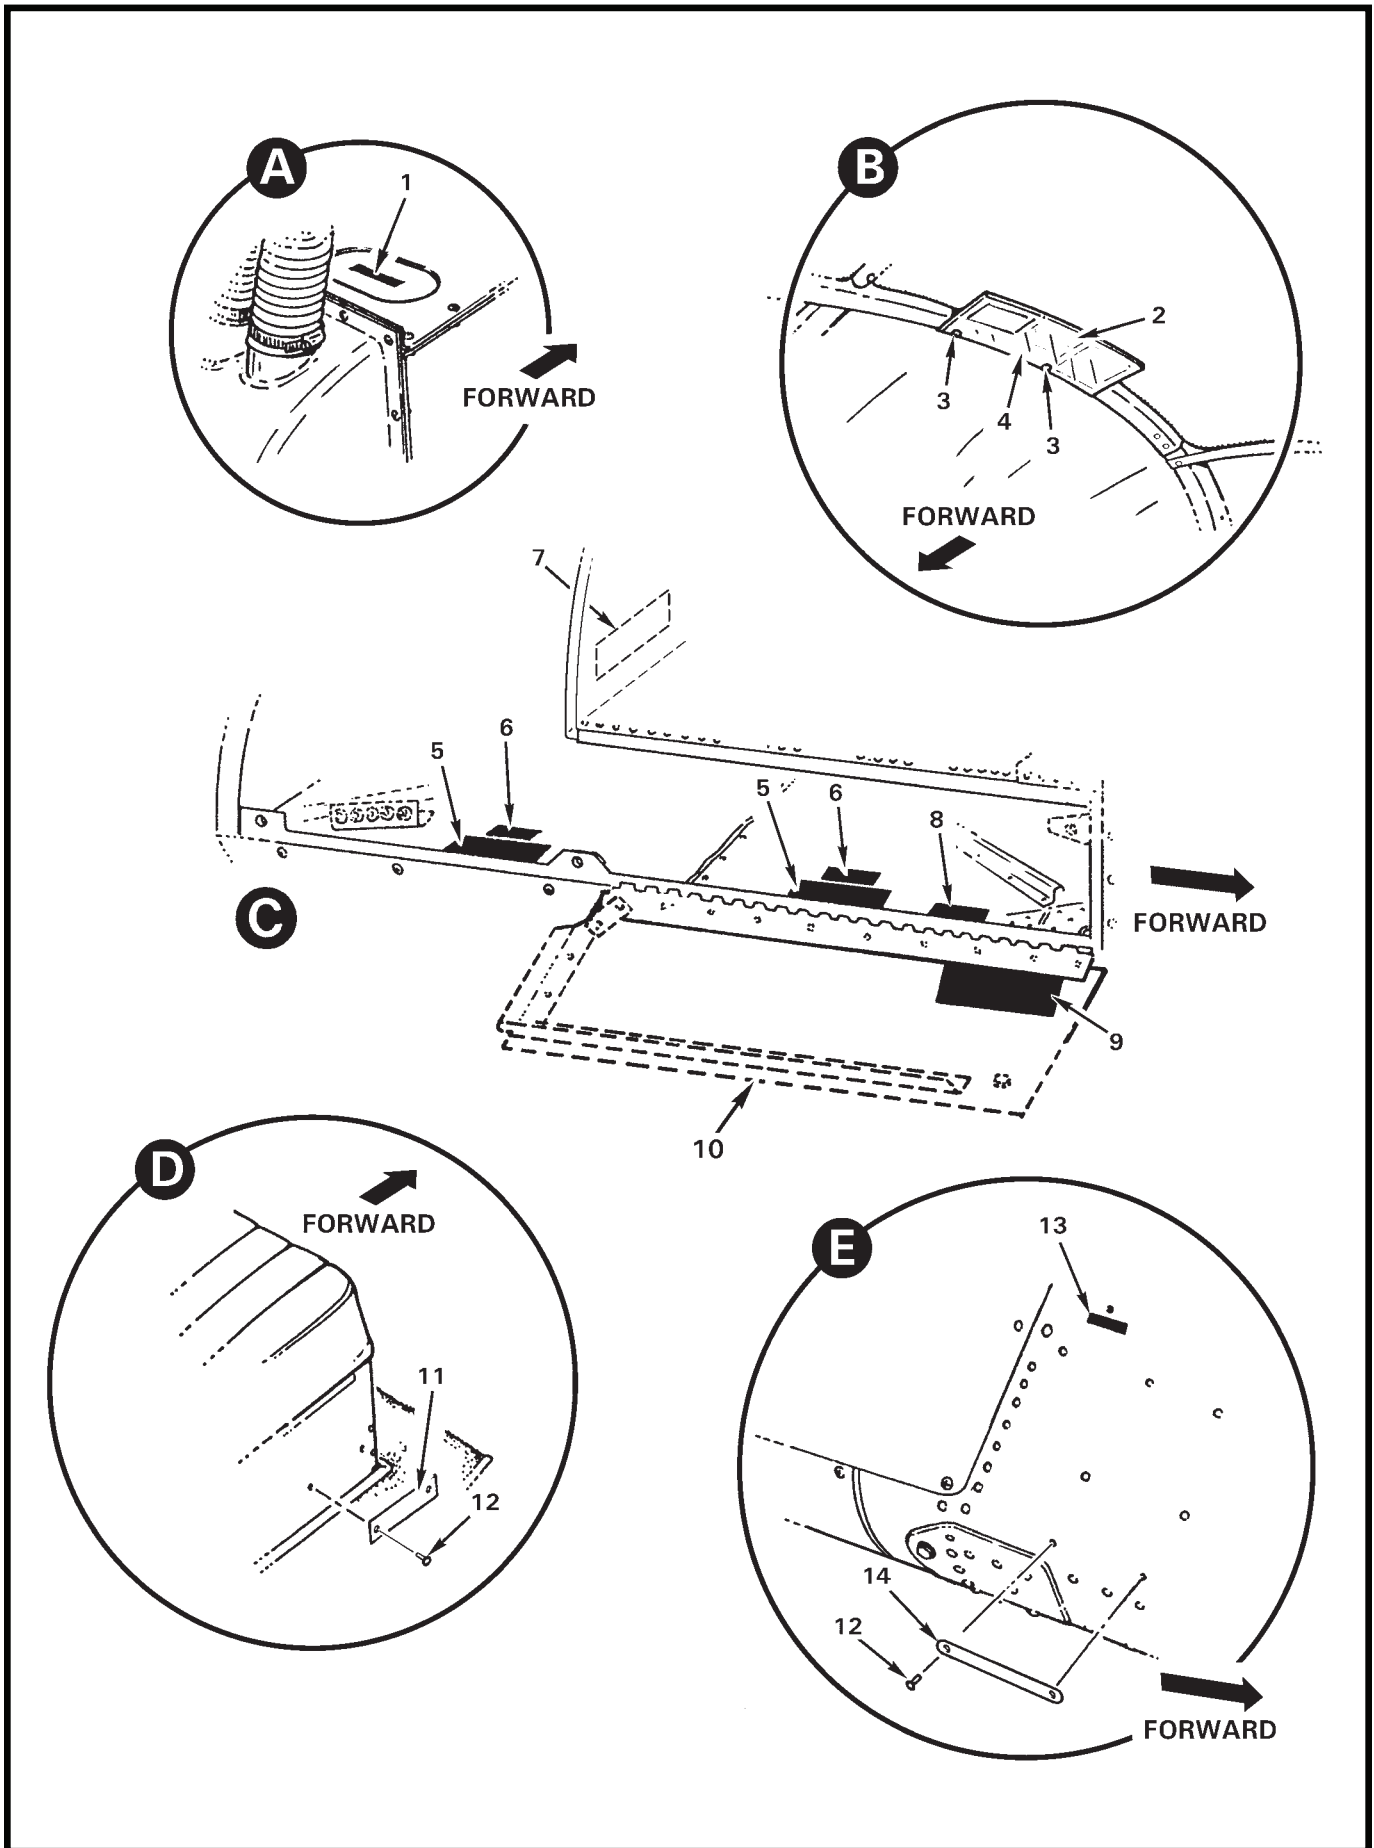

NOTES * Country-specific decals available only to dealers in noted country.
 ** Ship S/N 30001 thru 29999. See also Figure 25-41.

Intentionally Blank

FIGURE AND INDEX NUMBER	PART NUMBER	DESCRIPTION	PARTS AVAIL	QTY PER ASSY
PLACARDS AND MARKINGS*				
11-7-1	A654-38	Decal – “Push to Open”	X	1
	B841-25	Brazilian Version	X	1
	B830-23	Russian Version	X	1
2	C654-15**	Decal – Flight Limitations (Astro/Raven, altitude in feet; for Clipper)	X	1
	D682-10**	Decal – Flight Limitations (ship S/N 0001 thru 9999; altitude in meters; approved for Russian version)	X	1
	D682-14**	Decal – Flight Limitations (Raven II, altitude in feet; for Clipper II)	X	1
	D682-16**	Decal – Flight Limitations (ship S/N 10001 and higher; altitude in meters; approved for Russian version)	X	1
3	B204-1	Rivet (blind)	X	2
4	A725-3**	Mount	X	1
5	A654-21	Decal – “No Stowage”	X	2
	B841-21	Brazilian Version	X	2
	B842-42	Chinese Version	X	2
	B830-50	Russian Version	X	2
6	A654-19	Decal – “No Step”	X	2
	B841-20	Brazilian Version	X	2
	B830-41	Russian Version	X	2
7	F654-13	Decal (hydraulic reservoir, main/tail rotor gearbox fill and oil specification)	X	1
	B841-58	Brazilian Version	X	1
8	A654-30	Decal – “Step Here”	X	1
	B841-24	Brazilian Version	X	1
	B830-42	Russian Version	X	1
9	A654-93	Decal (fuel drain instructions)	X	1
	B830-56	Russian Version	X	2
10	D042-4	Door Assembly (Ref)		
11	A754-1	Patent Plate	O	1
12	MS20470AD3	Rivet	X	2
13	C654-7	Decal – “Static Port”	X	2
	C654-8	Decal – “Static Port” (white letters)	X	2
	B830-67	Russian Version (light or dark ships)	X	2
14	C672-1	Data Plate (S/N 0001 thru 9999, except 1140, R44)	O	1
		Data Plate (S/N 30001 and subsequent, R44 Cadet)	O	1
	C672-2	Data Plate (S/N 1140, and 10001 thru 29999, R44 II)	O	1