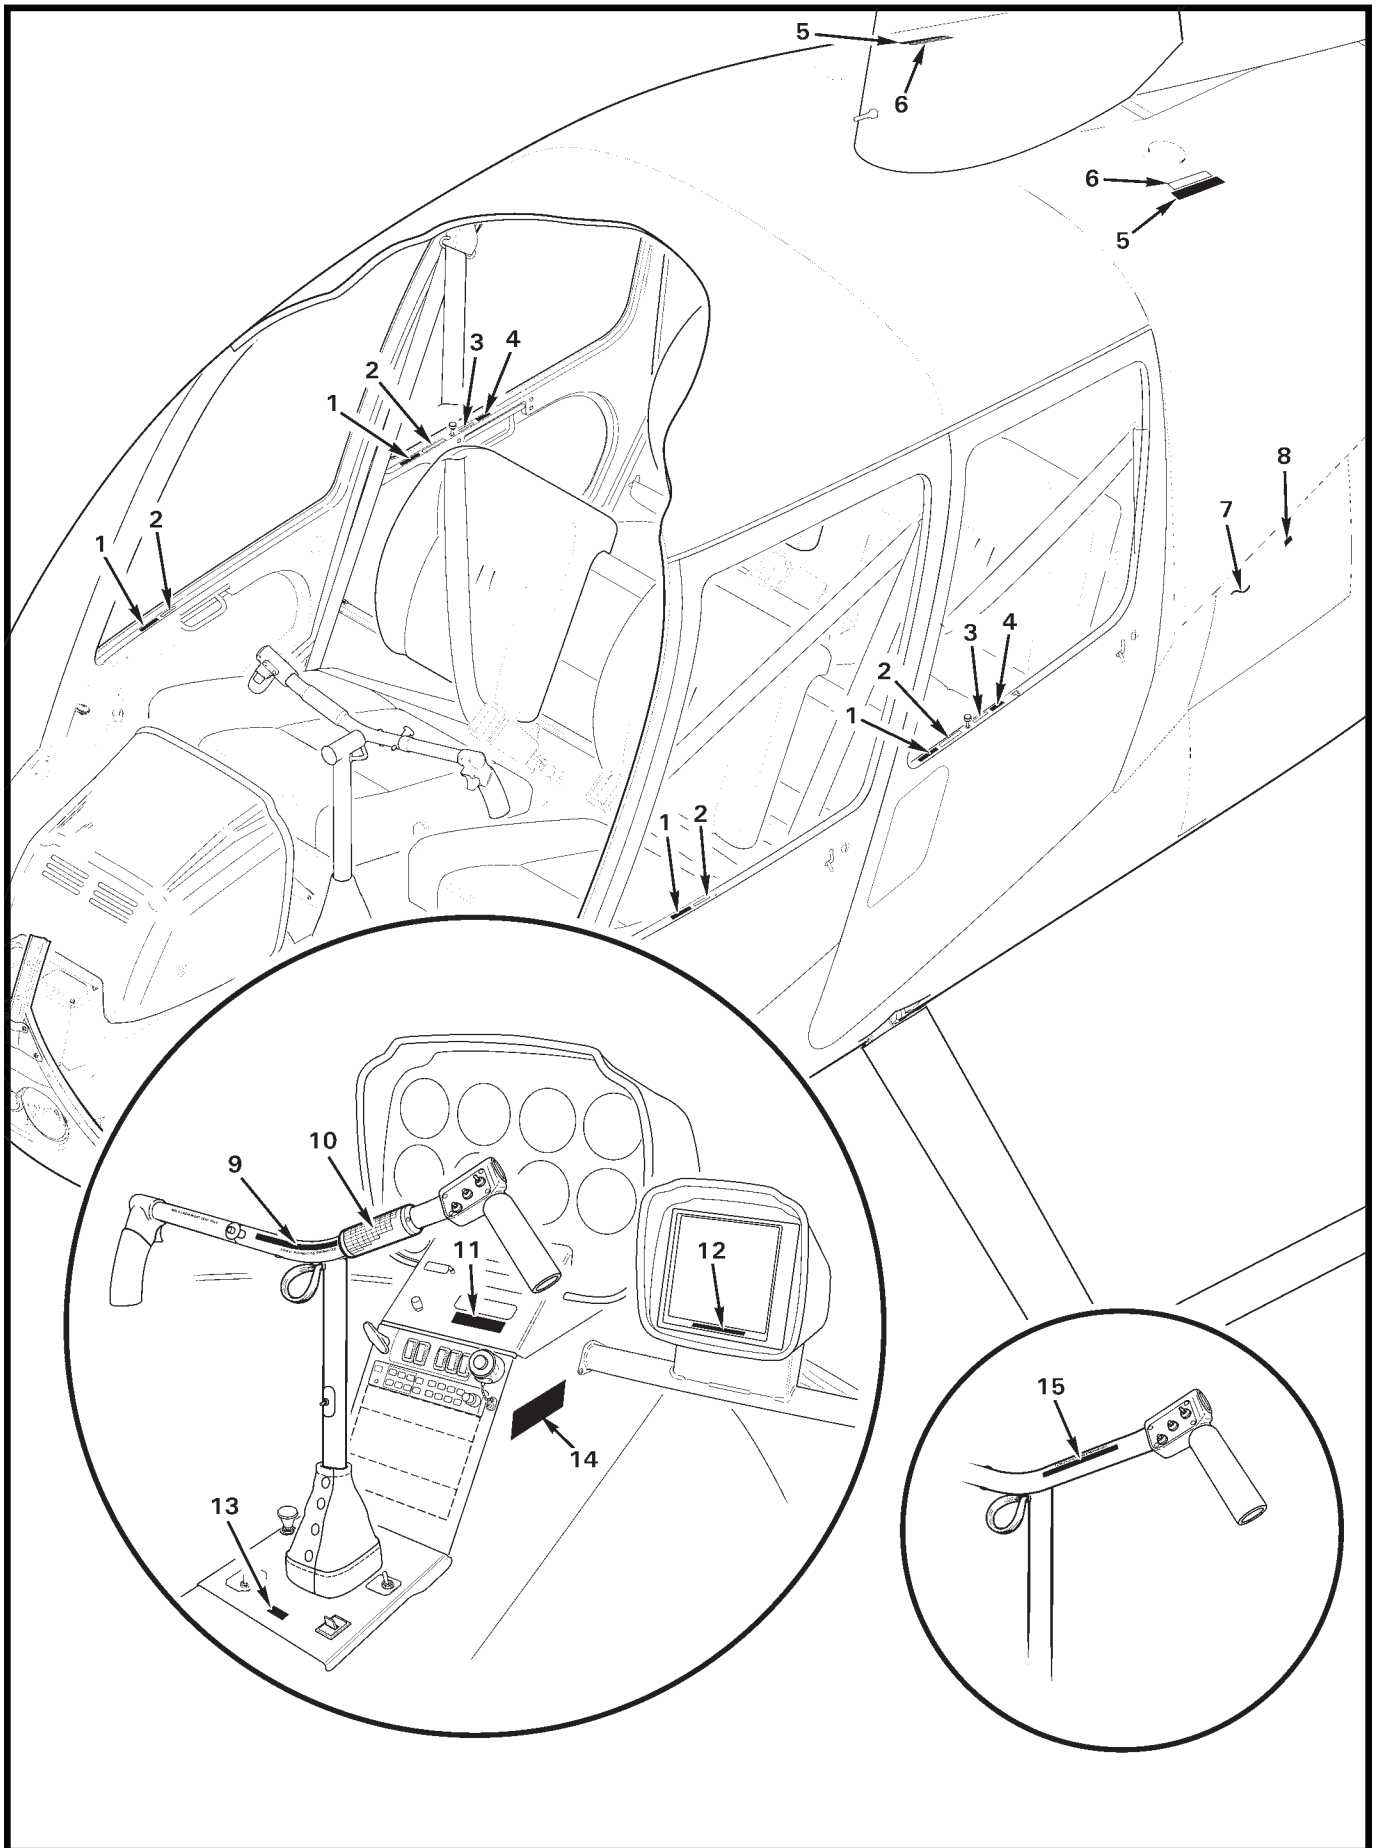

FIGURE AND INDEX NUMBER	PART NUMBER	DESCRIPTION	PARTS AVAIL	QTY PER ASSY
PLACARDS AND MARKINGS (JAPANESE)*				
11-9-1	B840-25	Decal – “TO CLOSE SLIDE HANDLE...”(Japanese version of item 2)	X	4
2	A654-9	Decal – “OPEN” (Ref; LH doors)		
	A654-10	Decal – “OPEN” (Ref; RH doors)		
3	F654-18	Decal – “PUSH TO LOCK/DO NOT LOCK IN FLIGHT” (Ref)		
4	B840-26	Decal – Door Locking Instructions (Japanese version of item 3)		
5	B840-14	Decal – Fuel Grade (Japanese version of item 6; white lettering)	X	2
	B840-15	Decal – Fuel Grade (Japanese version of item 6)	X	2
6	C654-3	Decal – Fuel Grade (Ref)		
	C654-4	Decal – Fuel Grade (Ref)		
7	C380-5	Door (Ref)		
8	B840-21	Decal – Engine Oil (white lettering)	X	A/R
	B840-22	Decal – Engine Oil	X	A/R
9	B840-20	Decal – Low-G Pushovers Prohibited (Japanese version)	X	1
10	G725-2	Tube (Ref; for ships with flight limitations placard located on cyclic grip)		
11	B840-28	Decal (white strobe light procedures)	X	A/R
12	B840-23	Decal – This GPS is Approved for VFR Only (Japanese version)	X	1
13	A654-17	Decal – “NO SMOKING” (Ref)		
14	B840-17	Decal – Flight Limitations (Japanese version)	X	1
15	B840-19	Decal – Low-G Pushovers Prohibited (Japanese version; for ships without item 10 installed)	X	1

NOTES * Country-specific decals available only to dealers in noted country.